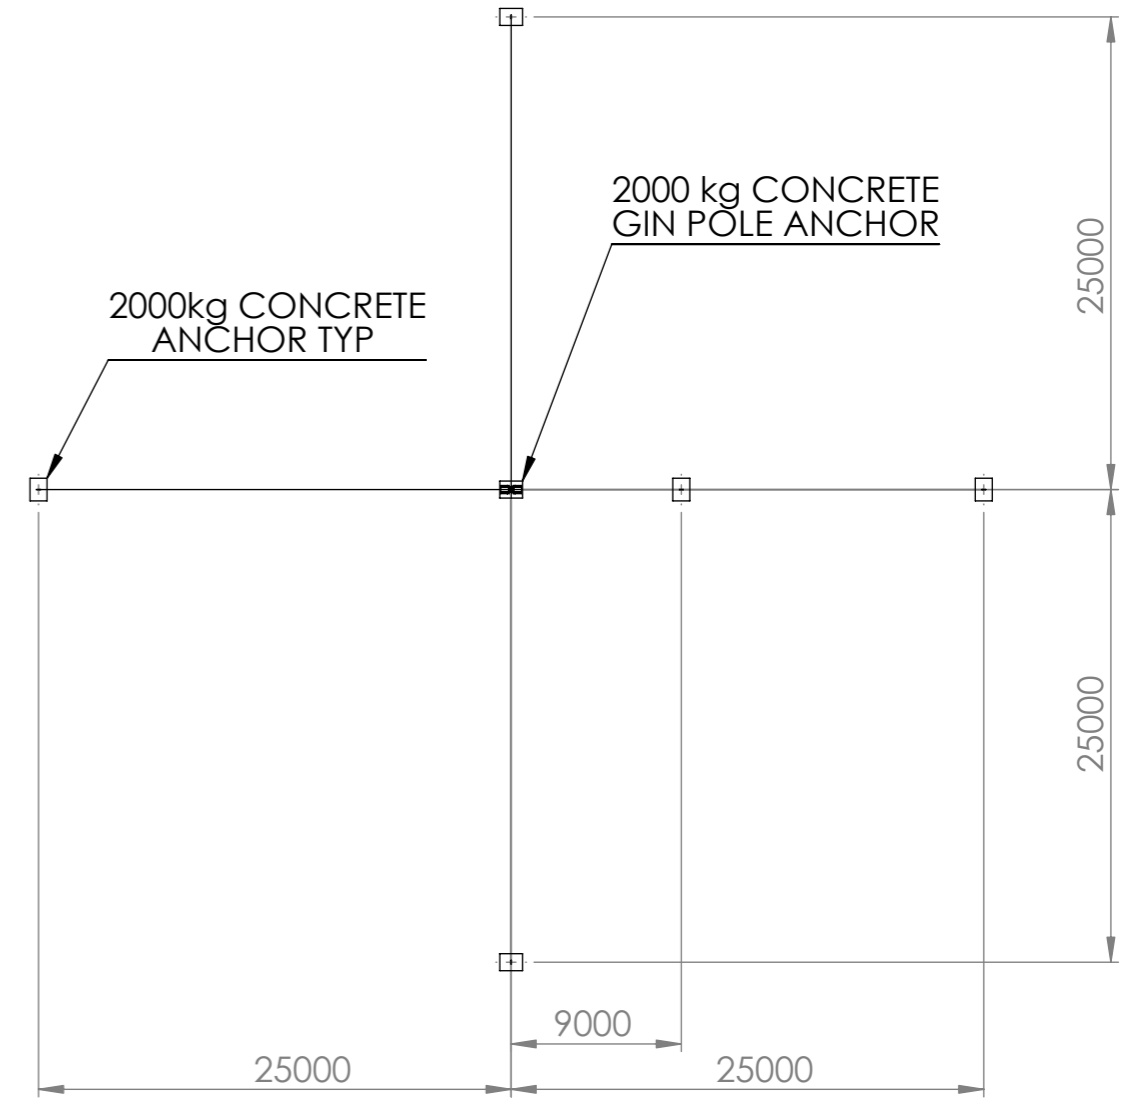

NOTE: REMAINING GUIDE WIRES OMITTED FOR CLARITY

MAST ELEVATION

PLAN

30m HD MAST