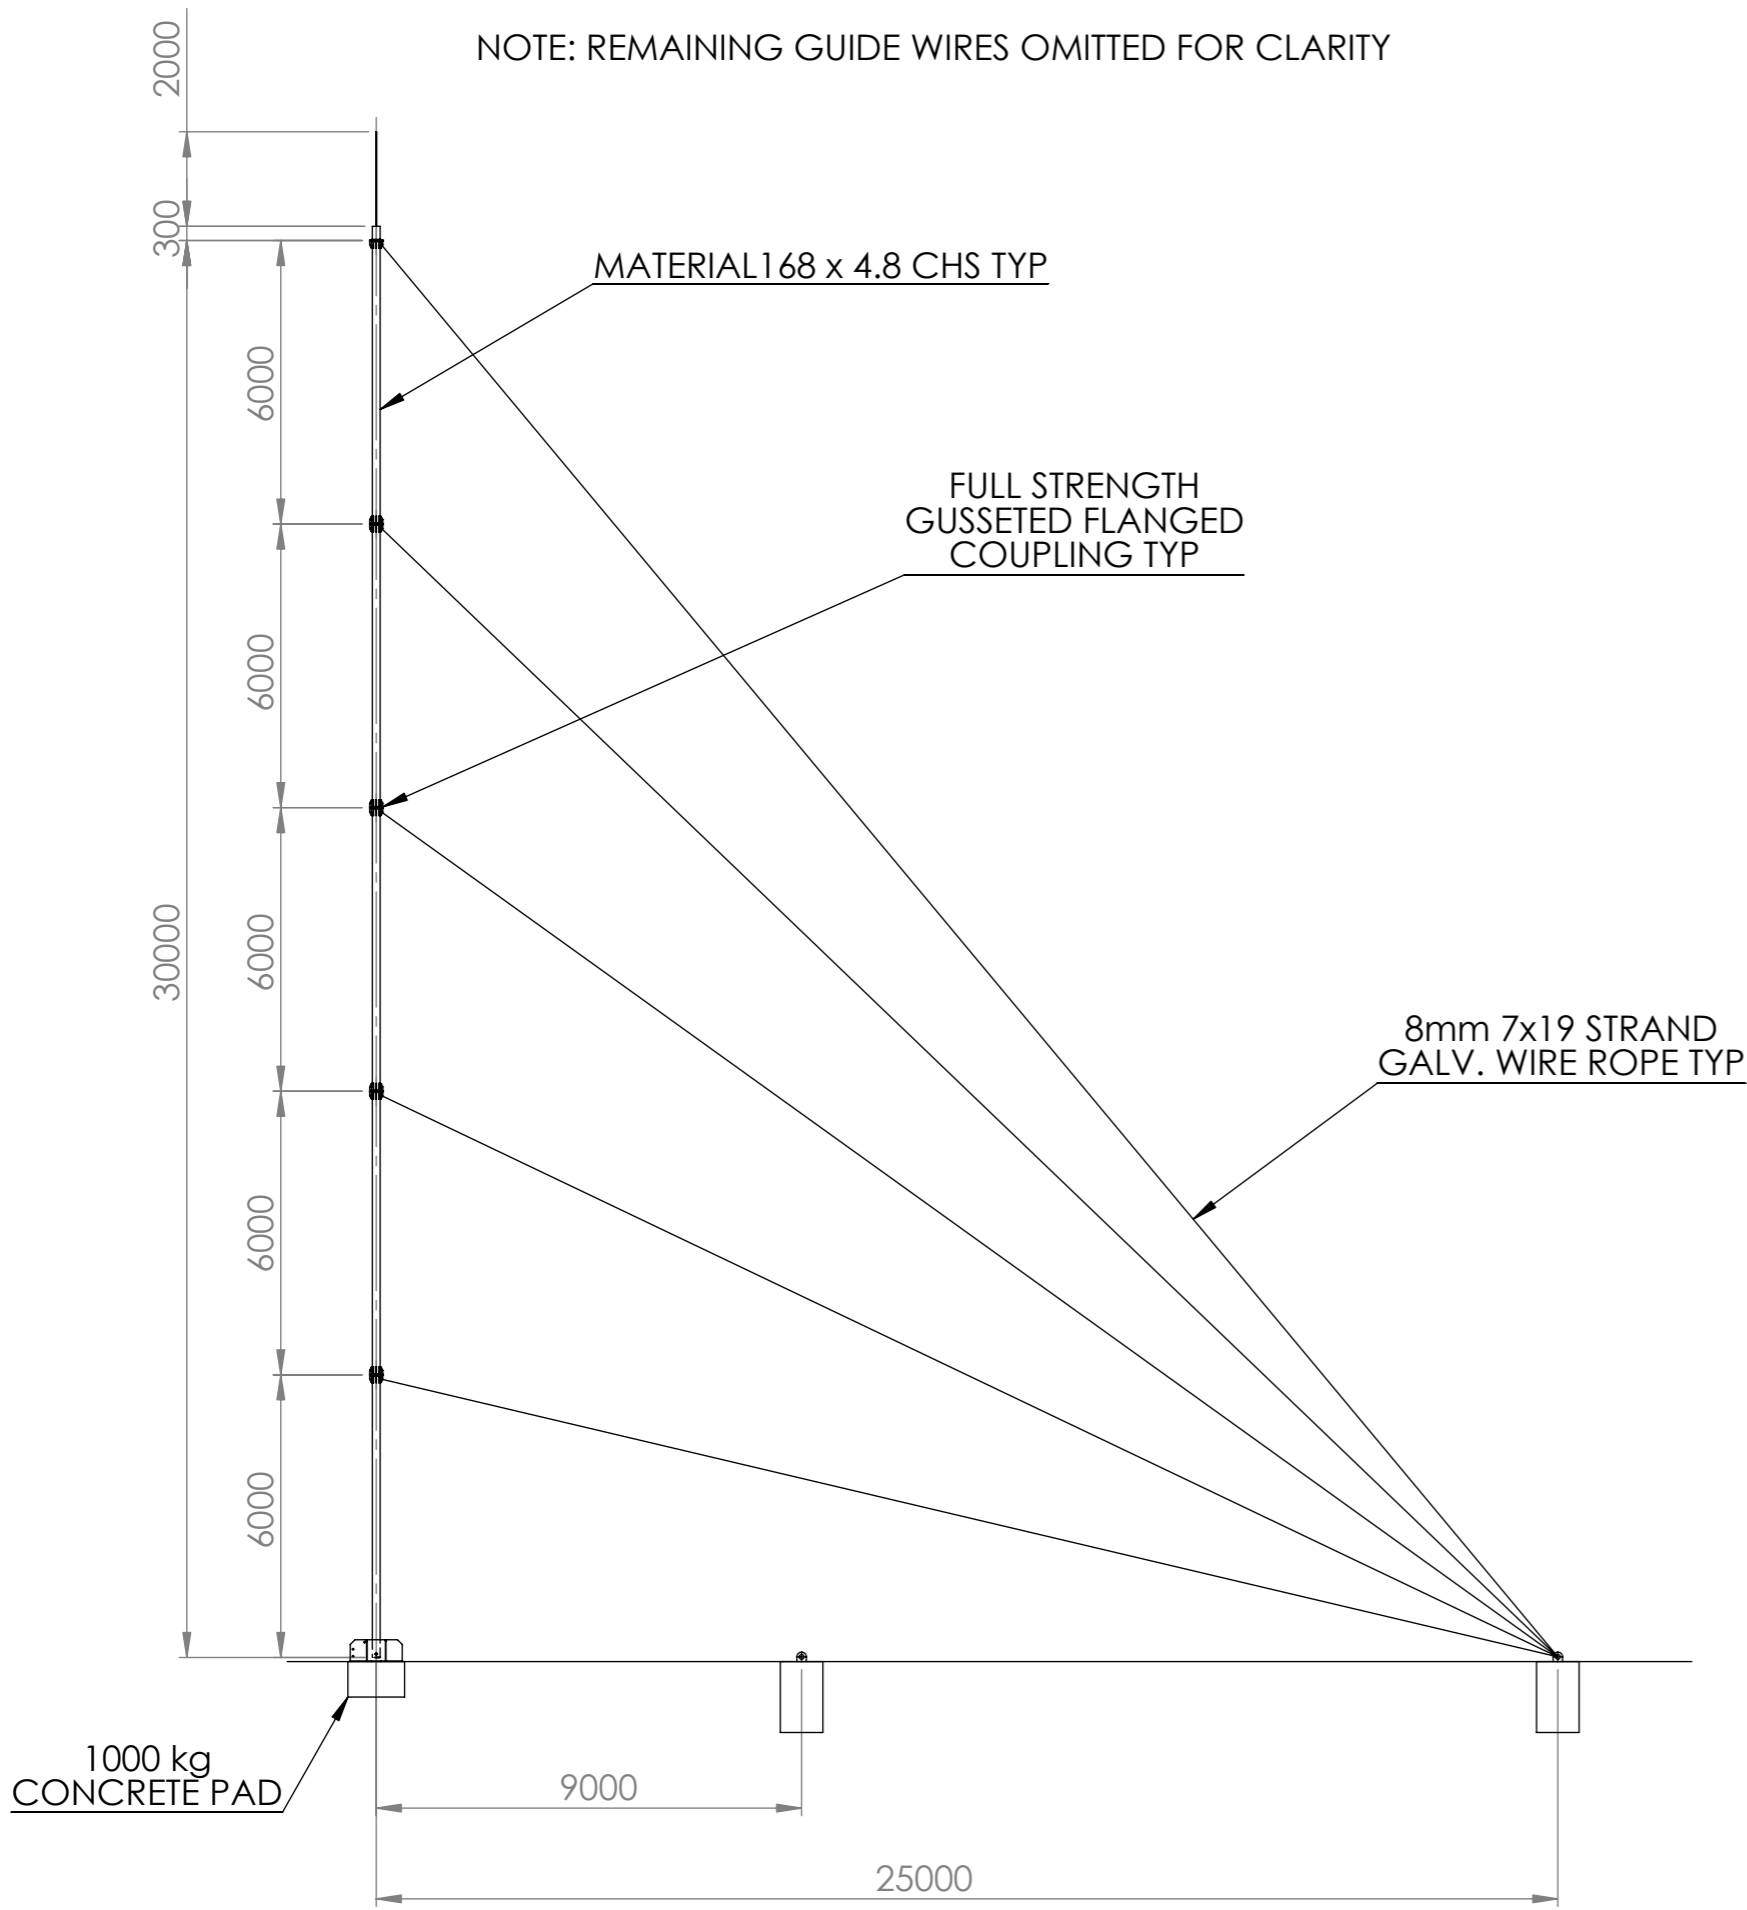

NOTE: REMAINING GUIDE WIRES OMITTED FOR CLARITY

MAST ELEVATION

PLAN

30m HD MAST