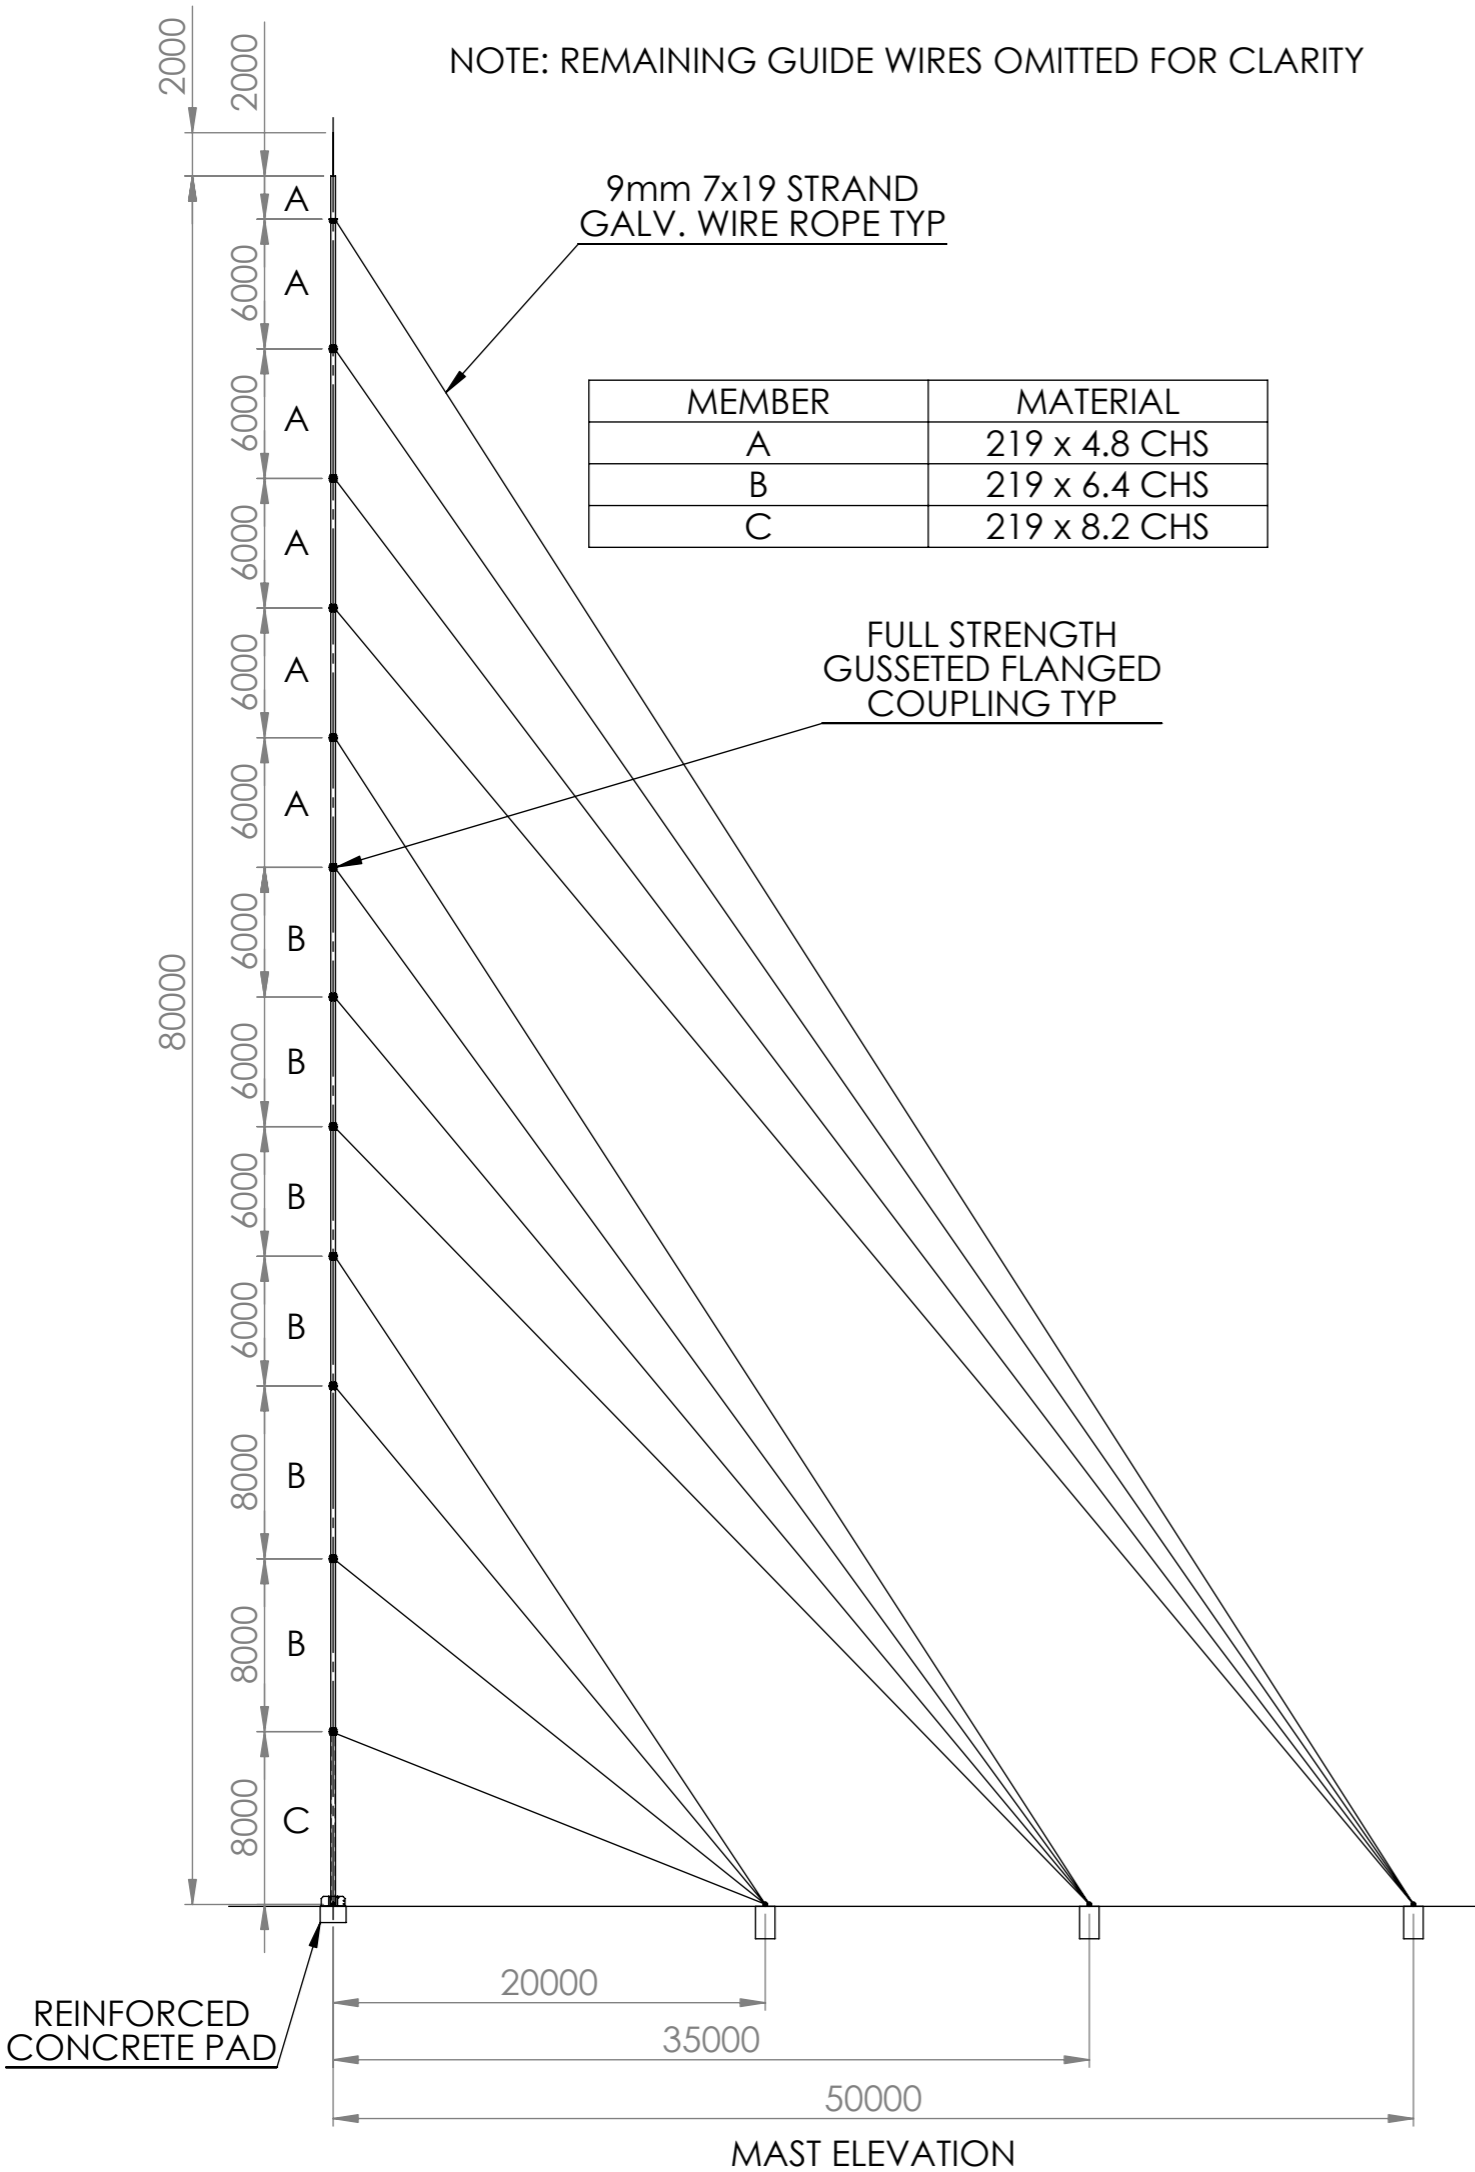

NOTE: REMAINING GUIDE WIRES OMITTED FOR CLARITY

	ANCHOR MASS
a	4000kg
b	8000kg
c	12000kg

80m MAST