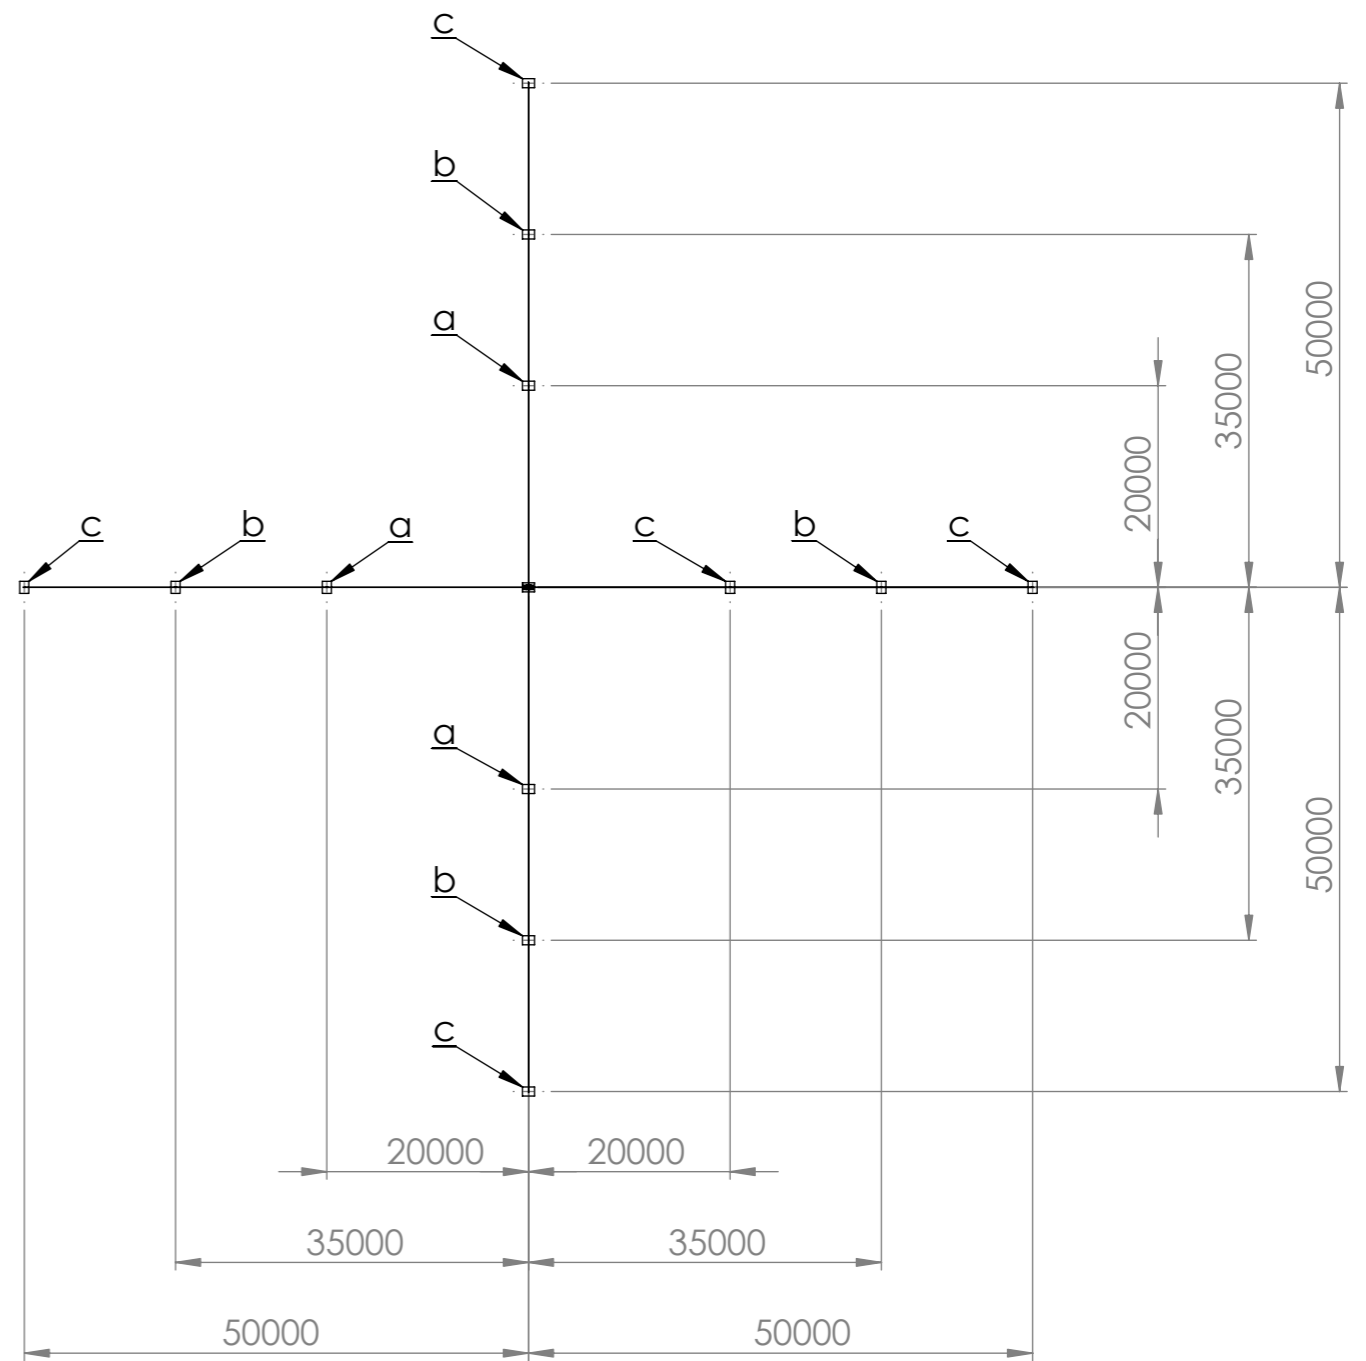

NOTE: REMAINING GUIDE WIRES OMITTED FOR CLARITY

	ANCHOR MASS
a	4000kg
b	8000kg
c	12000kg

80m MAST